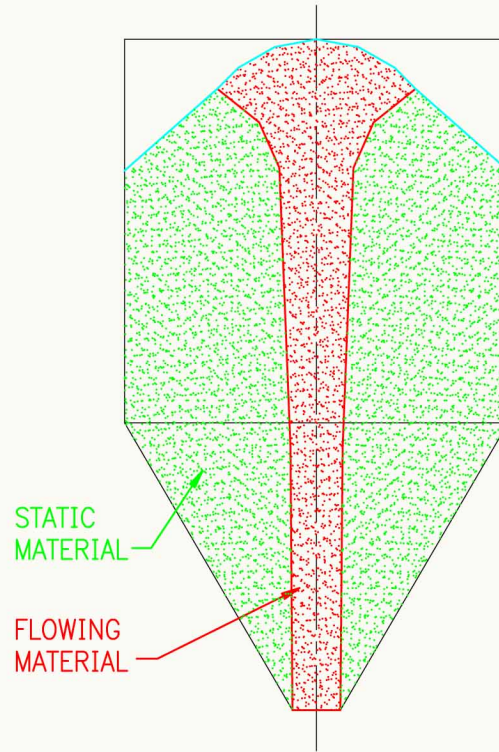

MASS FLOW

FUNNEL FLOW

EXPANDED FLOW

2417 WATERFORD RD.
MARIETTA, OHIO 45750

740-373-2822
740-376-2635 FAX

PROJECT #0512