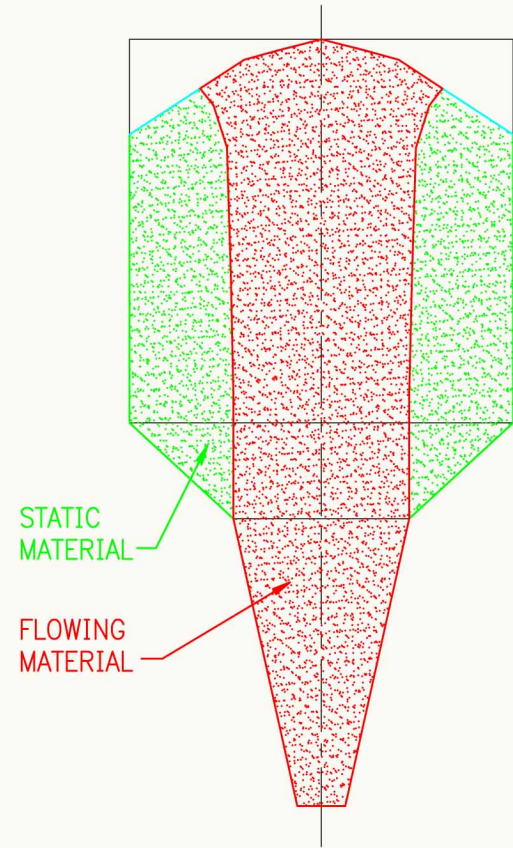

MASS FLOW

FUNNEL FLOW

EXPANDED FLOW

2417 WATERFORD RD.
MARIETTA, OHIO 45750

740-373-2822
740-376-2635 FAX

PROJECT #0512